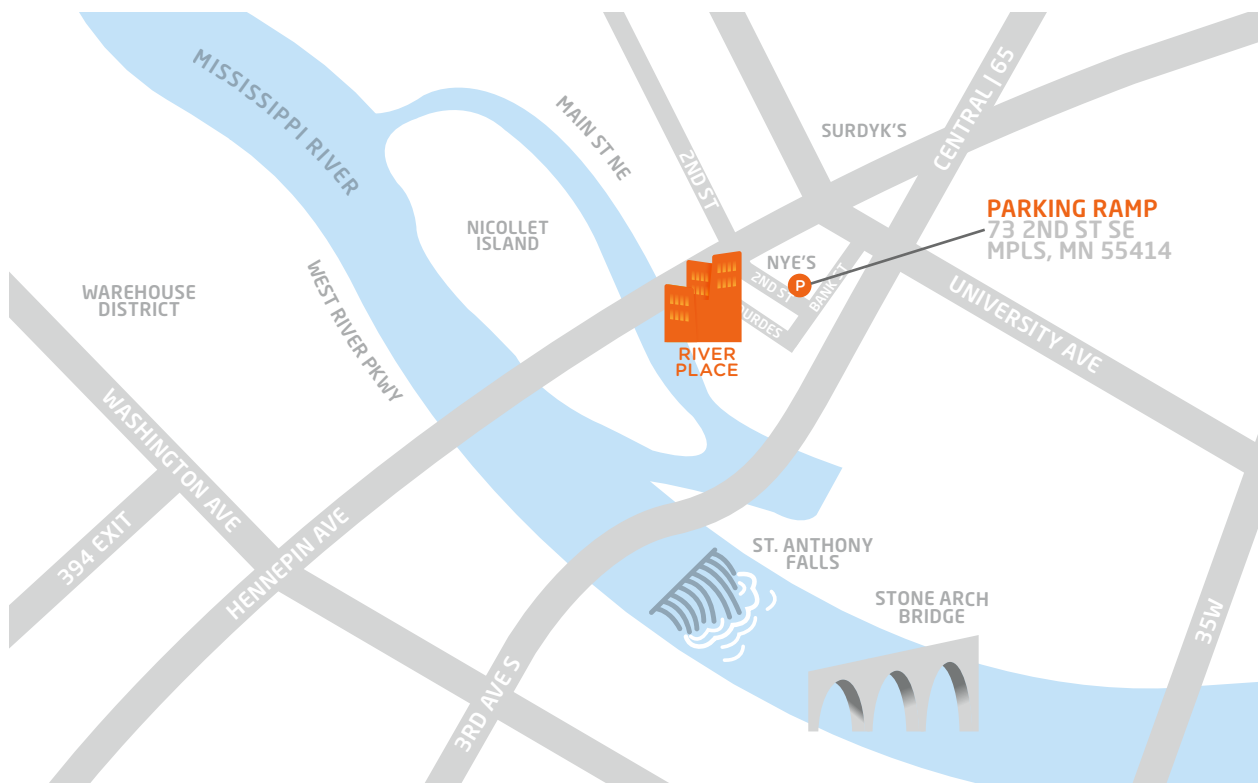

HOW TO FIND US

RIVERPLACE BUILDING

43 Main Street SE, Suite 430
(4th Floor Exposition Hall)
Minneapolis, MN 55414
p 612.378.0748

NAVIGATING THE BUILDING

GOOGLE: 73 2ND ST SE, MPLS, MN 55414

This will get you to the parking ramp located underneath our building.

PARK ON LEVEL A OR C

After entering the building, walk until you get to the far side of the atrium, turn right just past the escalators. Half way down the hallway there will be a set of elevators.

WE ARE ON THE 4TH FLOOR